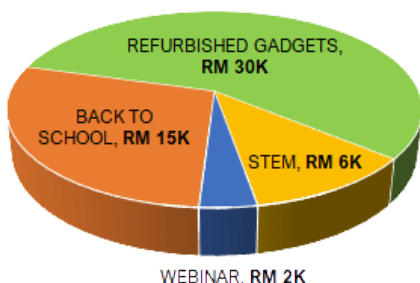

Projected Budget
(Sep-Dec 2021): **RM 53K**

1. Webinar Series: **RM 2K**
2. Back to School: **RM 15K**
3. Refurbished Gadgets: **RM 30K**
4. STEM Programme: **RM 6K**

PROJECTS IN THE PIPELINE:

1

WEBINAR SERIES