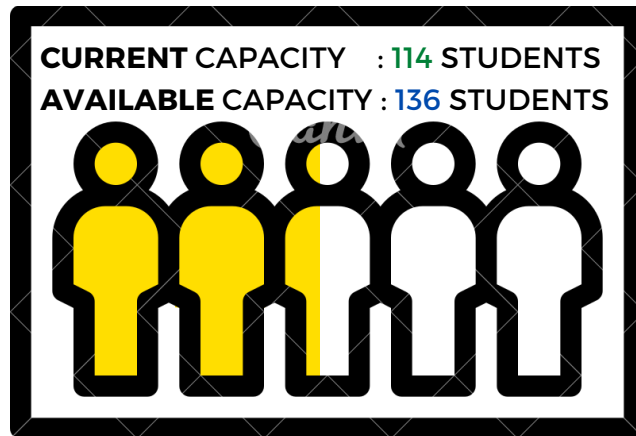

DONATIONS NEEDED FOR OUR BACK TO SCHOOL PROJECT

SHOES

BAGS

WORKBOOKS

STATIONERY