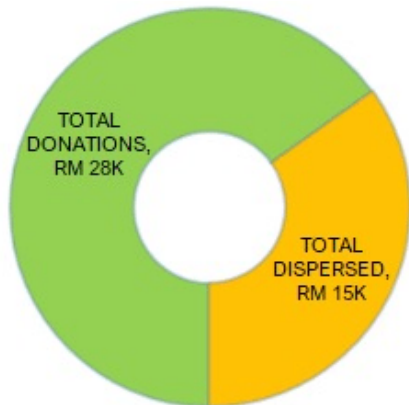

Projected Budget
(Sep-Dec 2021): **RM 53K**

1. Webinar Series: **RM 2K**
2. Back to School: **RM 15K**
3. Refurbished Gadgets: **RM 30K**
4. STEM Programme: **RM 6K**